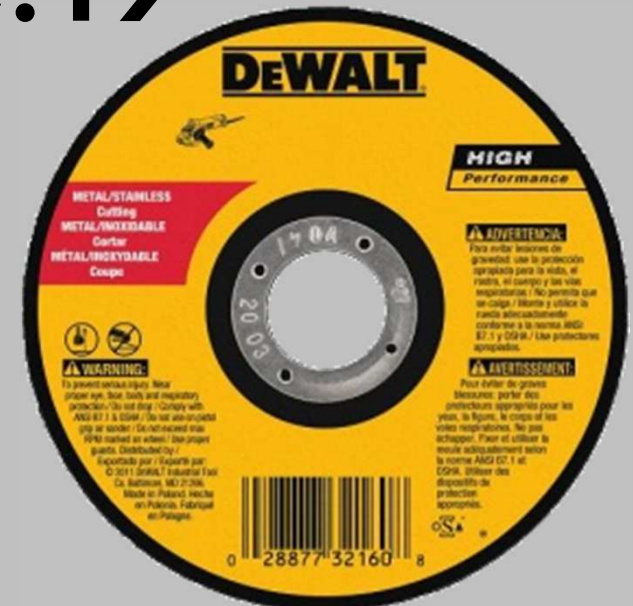

DW8063

Metal and
Stainless cutting
disc

5 " x .045 x 7/8"

$2.19